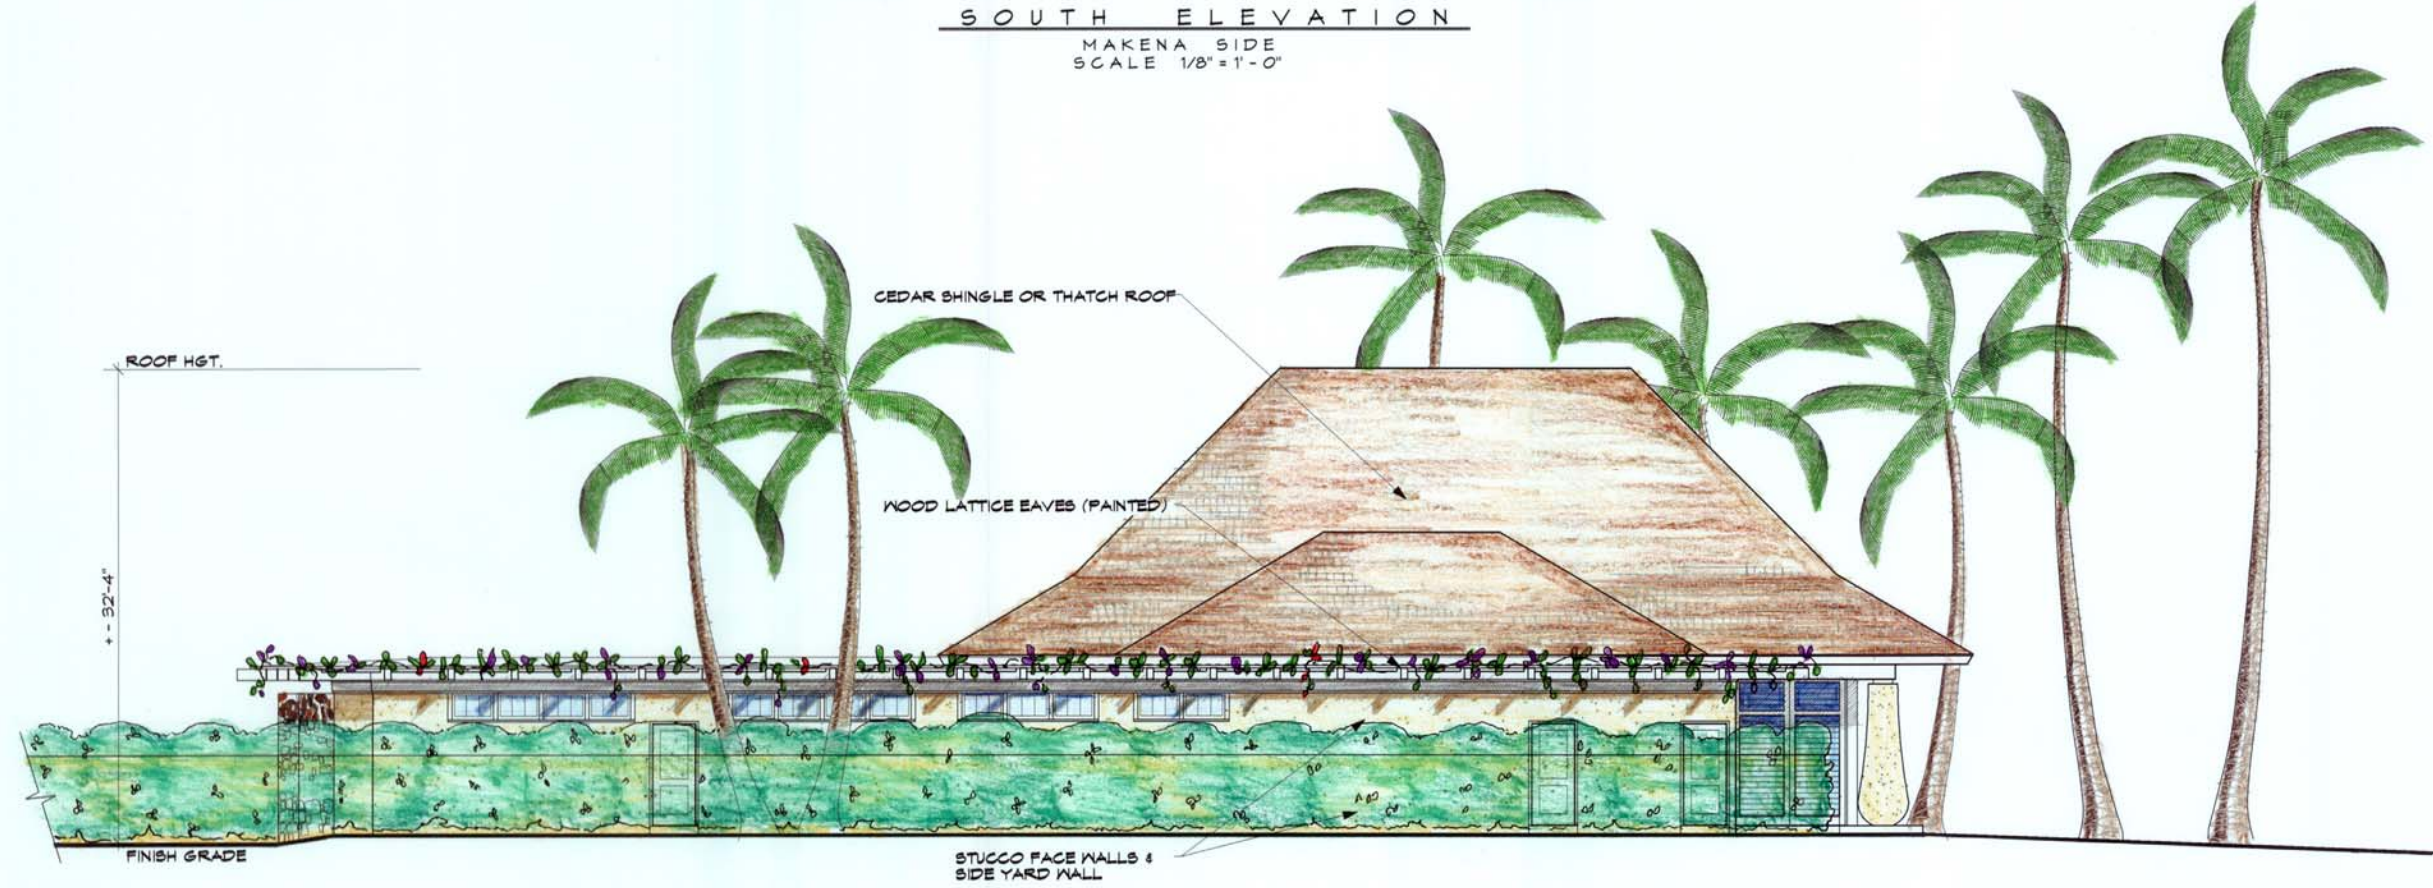

SOUTH ELEVATION
 MAKENA SIDE
 SCALE 1/8" = 1'-0"

NORTH ELEVATION
 MA'ALAEA SIDE
 SCALE 1/8" = 1'-0"

DATE: 10-5-09	artel inc.
SCALE: AS NOTED	
REVISED:	GEORGE A. RIXEY, AIA
DRAWN BY: M.R.W.	
A R C H I T E C T	
1178 ULUNIU ROAD, KHEI, MAUI, HAWAII 96753	
PHONE 808-879-8996 FAX 808-879-0047	
NELLIE'S B-R COMMERCIAL BLDG.	
LOT # 85 NORTH KIHEI RD. TMK: (2) 3-8-013: 011	
<p>THIS DRAWING IS THE PROPERTY OF THE FIRM ARTTEL, INC. & GEORGE A. RIXEY. REPRODUCTION OR RE-USE WITHOUT WRITTEN PERMISSION IS FORBIDDEN.</p>	
5 of 5	

Figure 10D, Architectural Drawings